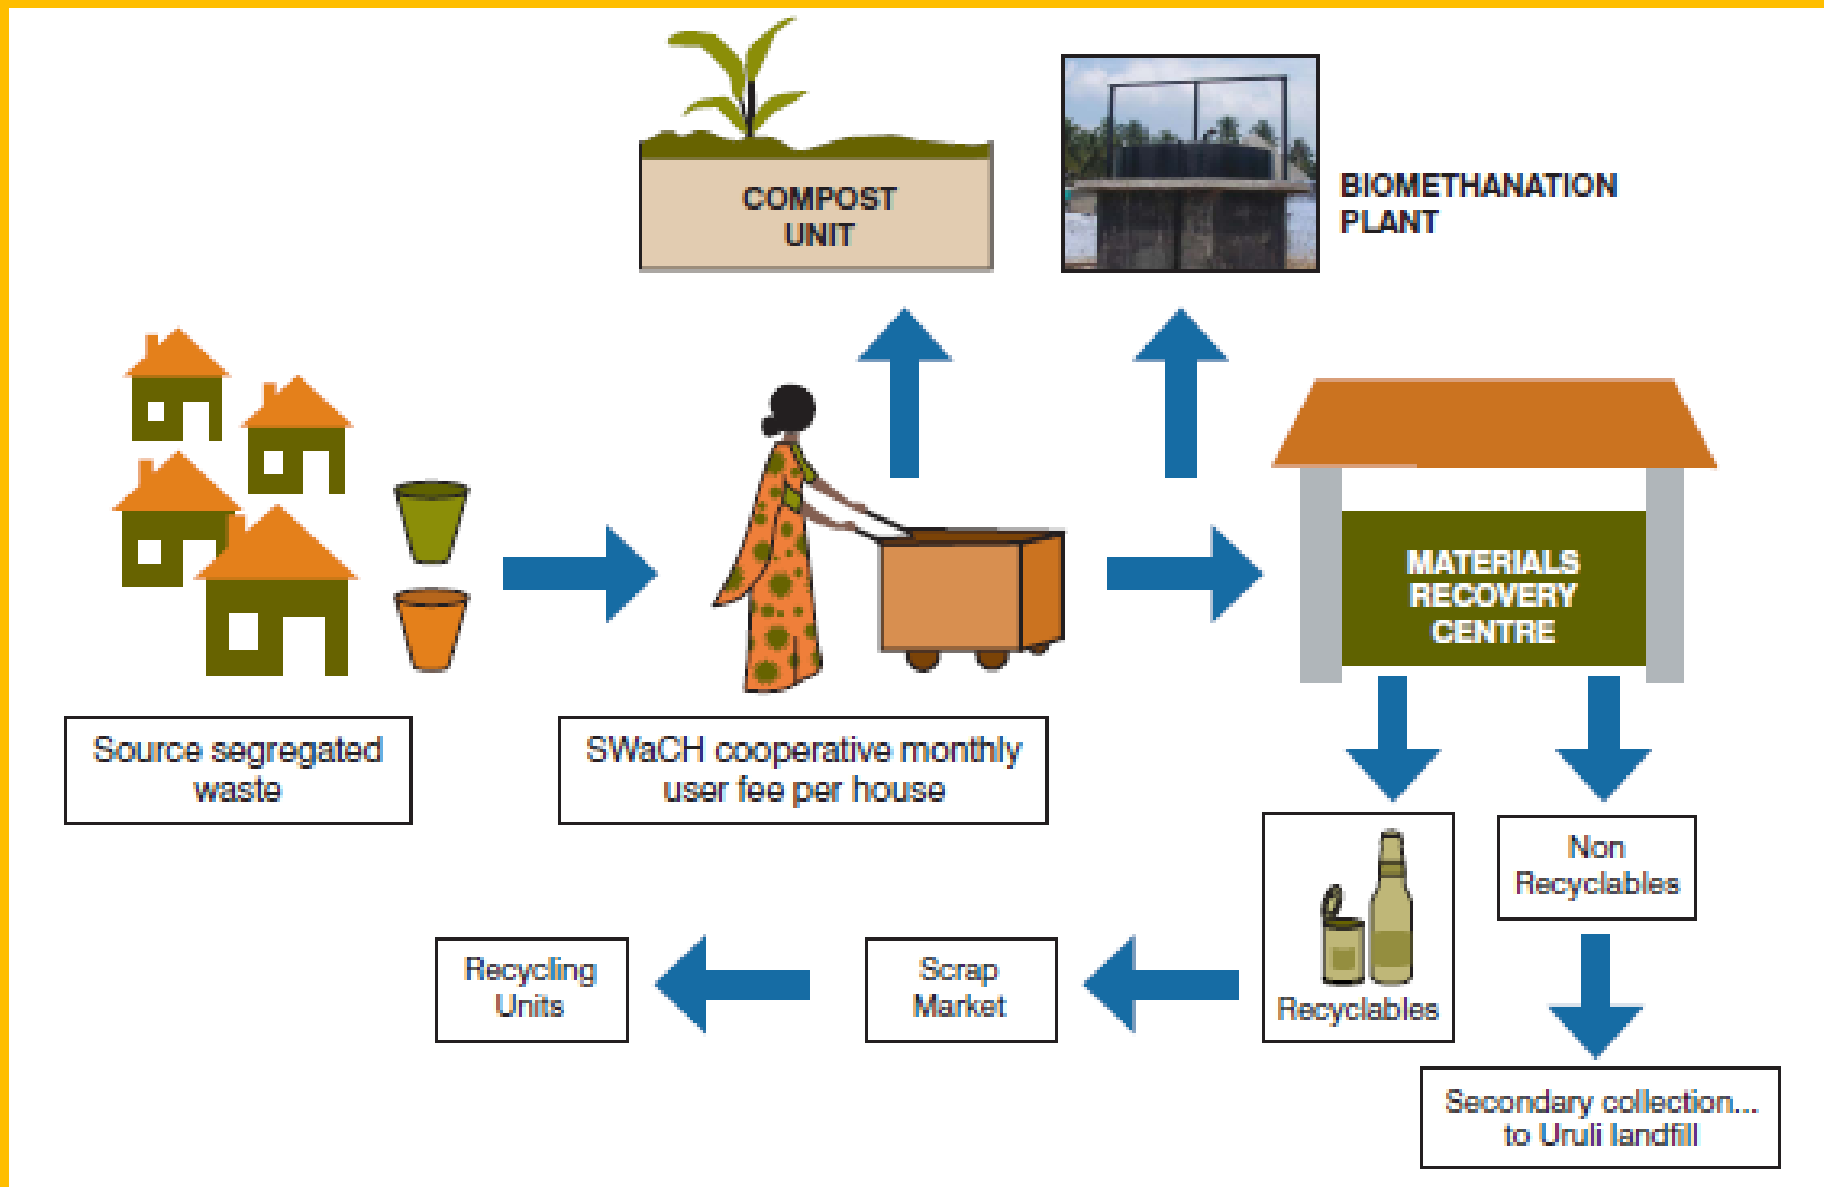

The Movement of Waste from Households in Pune